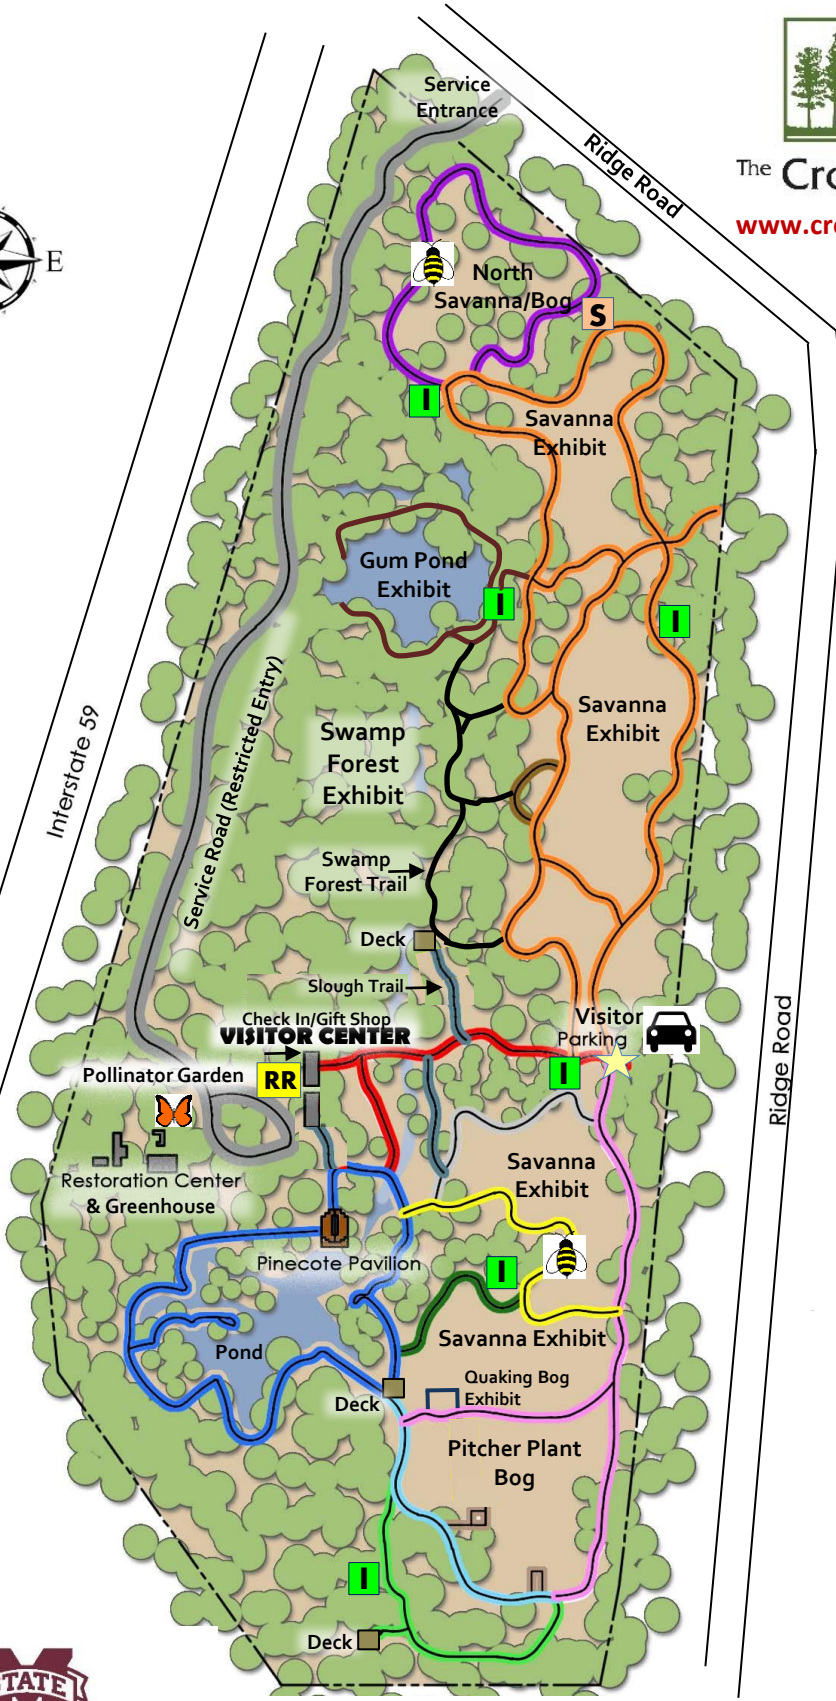

LEGEND

- = Active Bee Hive
- = Welcome Booth
- = Covered Shelter
- = Information Kiosk
- = Rest Rooms

Trail Legend

- Arrival Journey
- Slough Trail
- Pond Journey
- Pitcher Plant Bog
- Ross Hutchins Trail
- Woodland Trail
- Ed Blake Trail
- William Bartram Trail
- Children's Trail
- Bill Cibula Trail
- North Savanna
- South Savanna
- Ethnobotany Loop
- Service Road (restricted access)