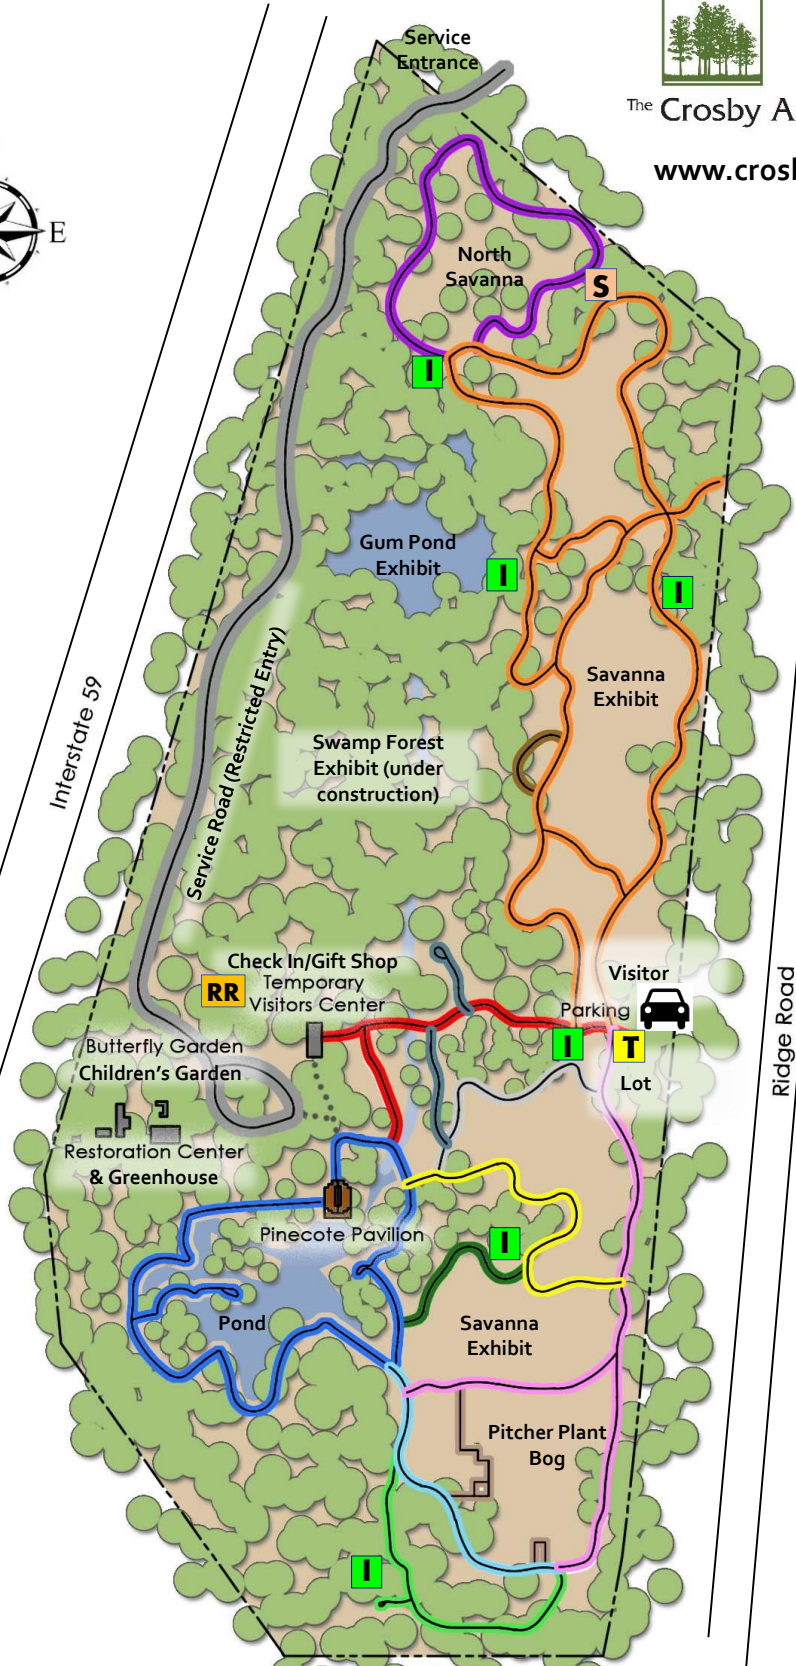

The Crosby Arboretum

www.crosbyarboretum.msstate.edu

LEGEND

- T** = Ticket Booth
- S** = Covered Shelter
- I** = Information Kiosk
- RR** = Rest Rooms

Trail Legend

- Arrival Journey
- Slough Trail
- Pond Journey
- Pitcher Plant Bog
- Ross Hutchins Trail
- Woodland Trail
- Ed Blake Trail
- William Bartram Trail
- Children's Trail
- Bill Cibula Trail
- North Savanna
- South Savanna
- Ethnobotany Loop
- Service Road (restricted access)